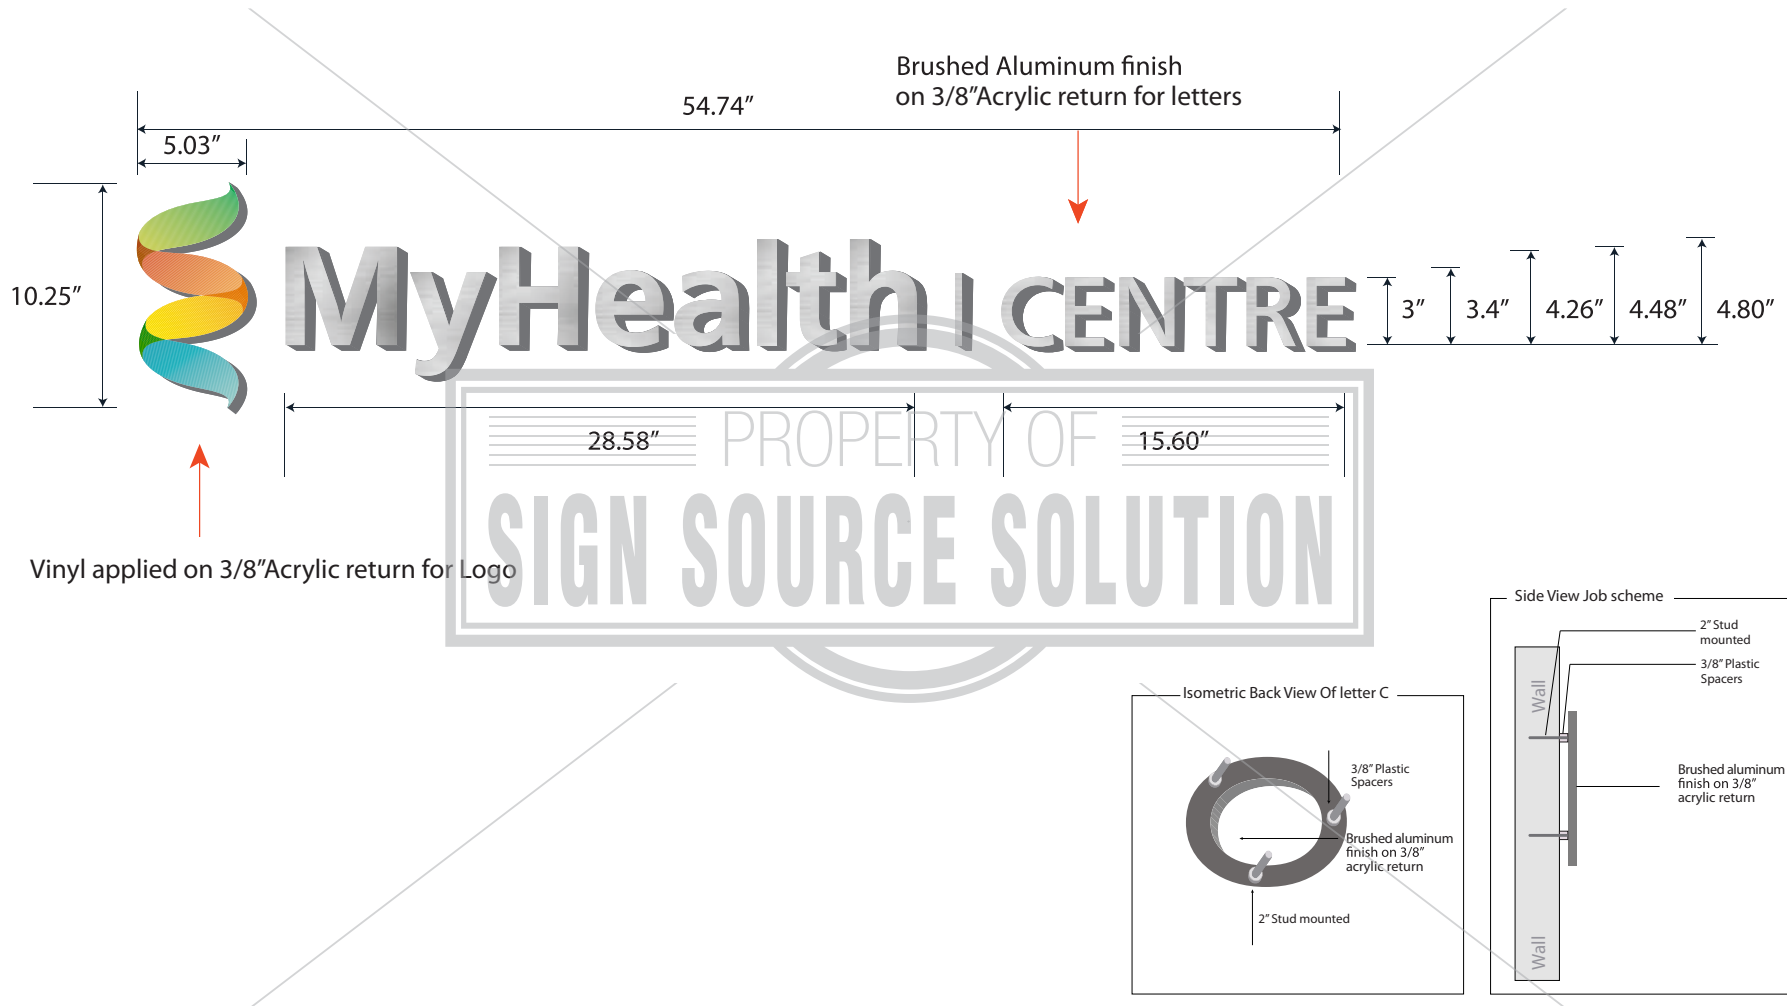

Artwork Approval

Project

Full Wrap

Designer

Nataly Tucci

Material / Production Method

Digital Print

PLEASE CHECK CAREFULLY